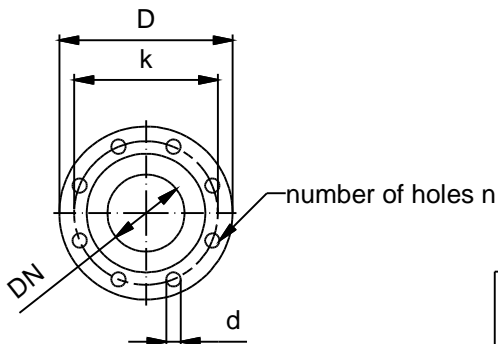

Dimensions Range: V100Q HD

(not recommended)

size V100-	pump dimensions		ANSI-flange					gooseneck		90°elbow		straight		weight lb
	L1	L	DN	d	D	k	n	a	b	c	d	e	f	
45Q HD	1,5"	35,56"	2,5"	0,75"	7"	5,5"	4	12,95"	12,76"	9,21"	17,87"	10,79"	9,21"	315
64Q HD	1,87"	38,53"	3"		7,5"	6"		14,53"	325					
90Q HD	2,38"	42,23"	4"	0,75"	9"	7,5"	8	15,91"	13,94"	9,21"	17,87"	10,79"	9,21"	345
128Q HD	3,13"	43,72"			3"	7,5"		14,53"	355					

size V100-	gooseneck		90°elbow		straight	
	article-no	pcs.	article-no	pcs.	article-no	pcs.
45Q HD	GPA.360		GPA.350		GPA.370	
64Q HD	GPA.361		GPA.351		GPA.371	
90Q HD	GPA.362		GPA.352		GPA.372	
128Q HD	GPA.363		GPA.353		GPA.373	

changes of dimensions reserved
 dimensions without indication
 of tolerances acc. to DIN ISO 2768, rough

Vogelsang USA 7966 State Route 44 P. O. Box 751 Ravenna, OH 44266 USA © Copyright			
dimensions shown in inches fabrication tolerance is $\pm .12$			
		Drawn By: Lohrey	Date: 06.04.2004
		checked By:	Date: