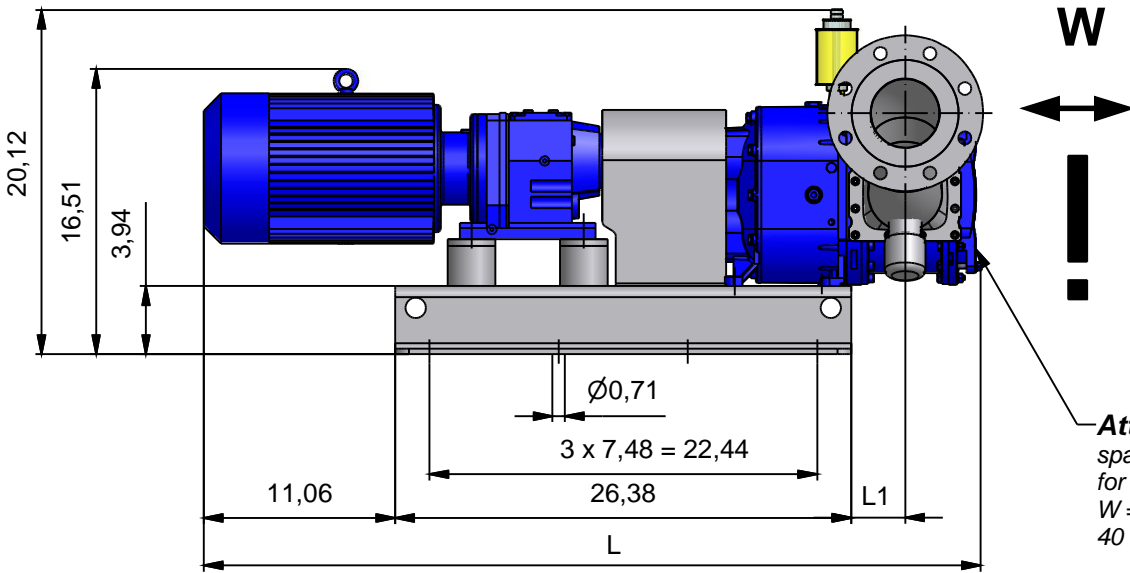

Dimensions Range: V100Q HD

(not recommended)

size V100-	pump dimensions		ANSI-flange					gooseneck		90°elbow		straight		weight lb
	L1	L	DN	d	D	k	n	a	b	c	d	e	f	
45Q HD	1,5"	35,56"	2,5"	0,75"	7"	5,5"	4	12,95"	12,76"	9,21"	17,87"	10,79"	9,21"	315
64Q HD	1,87"	38,53"	3"		7,5"	6"		14,53"	325					
90Q HD	2,38"	42,23"	4"	0,75"	9"	7,5"	8	15,91"	13,94"	9,21"	17,87"	10,79"	9,21"	345
128Q HD	3,13"	43,72"			3"	7,5"		14,53"	355					

size V100-	gooseneck		90°elbow		straight	
	article-no	pcs.	article-no	pcs.	article-no	pcs.
45Q HD	GPA.360		GPA.350		GPA.370	
64Q HD	GPA.361		GPA.351		GPA.371	
90Q HD	GPA.362		GPA.352		GPA.372	
128Q HD	GPA.363		GPA.353		GPA.373	

changes of dimensions reserved
 dimensions without indication
 of tolerances acc. to DIN ISO 2768, rough

Vogelsang USA 7966 State Route 44 P. O. Box 751 Ravenna, OH 44266 USA © Copyright			
dimensions shown in inches fabrication tolerance is $\pm .12$			
		Drawn By: Lohrey	Date: 06.04.2004
		checked By:	Date: