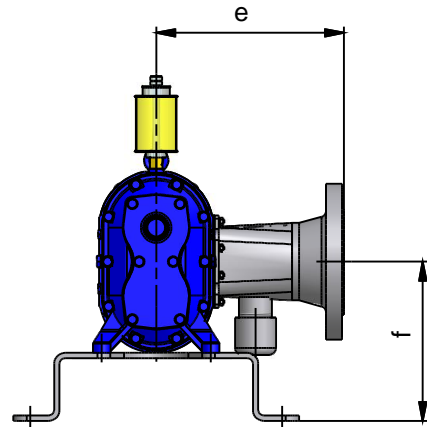

Dimensions Range: V100Q HD

(not recommended)

size V100-	pump dimensions		ANSI-flange					gooseneck		90°elbow		straight		weight lb
	L1	L	DN	d	D	k	n	a	b	c	d	e	f	
45Q HD	1,5"	35,56"	2,5"	0,75"	7"	5,5"	4	12,95"	12,76"	9,21"	17,87"	10,79"	9,21"	315
64Q HD	1,87"	38,53"	3"		7,5"	6"		14,53"	325					
90Q HD	2,38"	42,23"	4"	0,75"	9"	7,5"	8	15,91"	13,94"	9,21"	17,87"	10,79"	9,21"	345
128Q HD	3,13"	43,72"			3"	7,5"		14,53"	355					

size V100-	gooseneck		90°elbow		straight	
	article-no	pcs.	article-no	pcs.	article-no	pcs.
45Q HD	GPA.360		GPA.350		GPA.370	
64Q HD	GPA.361		GPA.351		GPA.371	
90Q HD	GPA.362		GPA.352		GPA.372	
128Q HD	GPA.363		GPA.353		GPA.373	

changes of dimensions reserved
 dimensions without indication
 of tolerances acc. to DIN ISO 2768, rough

Vogelsang USA 7966 State Route 44 P. O. Box 751 Ravenna, OH 44266 USA © Copyright			
dimensions shown in inches fabrication tolerance is $\pm .12$			
		Drawn By: Lohrey	Date: 06.04.2004
		checked By:	Date: