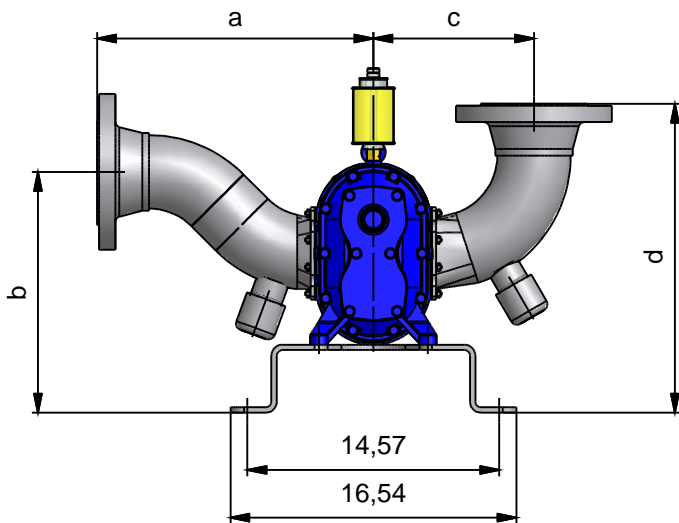

Dimensions Range: V100Q HD

(not recommended)

size V100-	pump dimensions		ANSI-flange					gooseneck		90°elbow		straight		weight lb
	L1	L	DN	d	D	k	n	a	b	c	d	e	f	
45Q HD	1,5"	35,56"	2,5"	0,75"	7"	5,5"	4	12,95"	12,76"	9,21"	17,87"	10,79"	9,21"	315
64Q HD	1,87"	38,53"	3"		7,5"	6"		14,53"	325					
90Q HD	2,38"	42,23"	4"	0,75"	9"	7,5"	8	15,91"	13,94"	9,21"	17,87"	10,79"	9,21"	345
128Q HD	3,13"	43,72"			3"	7,5"		14,53"	355					

size V100-	gooseneck		90°elbow		straight	
	article-no	pcs.	article-no	pcs.	article-no	pcs.
45Q HD	GPA.360		GPA.350		GPA.370	
64Q HD	GPA.361		GPA.351		GPA.371	
90Q HD	GPA.362		GPA.352		GPA.372	
128Q HD	GPA.363		GPA.353		GPA.373	

changes of dimensions reserved
 dimensions without indication
 of tolerances acc. to DIN ISO 2768, rough

Vogelsang USA 7966 State Route 44 P. O. Box 751 Ravenna, OH 44266 USA © Copyright			
dimensions shown in inches fabrication tolerance is $\pm .12$			
		Drawn By: Lohrey	Date: 06.04.2004
		checked By:	Date: